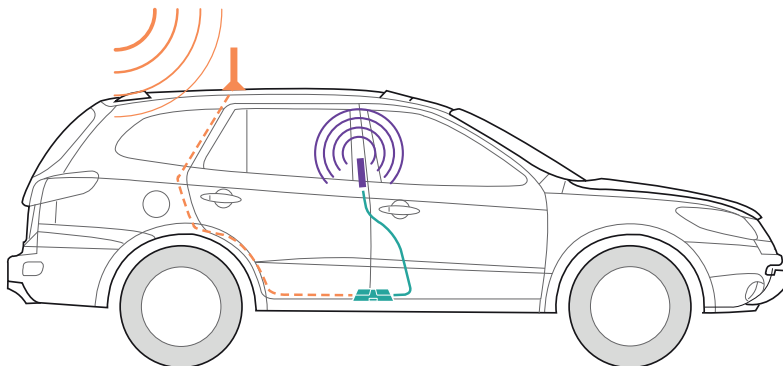

The sleek, metallic red exterior of the Drive Reach isn't just for show. The unique fin design increases surface area—displacing excess heat for peak performance. The custom bracket allows for under seat or in-trunk mount options. Reliable SMB connections on the booster make secure antenna installation a snap. CLA power cord features a USB-A port for rapid phone charging. With its enhanced cellular coverage, enjoy fewer dropped calls, better voice quality, faster data speeds, and extended battery life.

Drive Reach simultaneously boosts cell signal for multiple users. Easy to follow instructions ensure hassle-free setup. Set the Drive Reach into its bracket and mount, plug it into the car's power supply, place the magnetic roof antenna, and get on the road to better signal.

*New frequency band utilized by Drive Reach.

Installation

- 1 Receives signal:** The powerful antenna reaches out to access a voice and 3G, 4G, and LTE data signal, and delivers it to the booster.
- 2 Boost signal:** The booster receives the signal, amplifies it, and serves as a relay between your phone and the nearest cell tower.
- 3 Broadcasts signal:** Your devices get a stronger signal, and calls and data are fed through the booster back to the network.