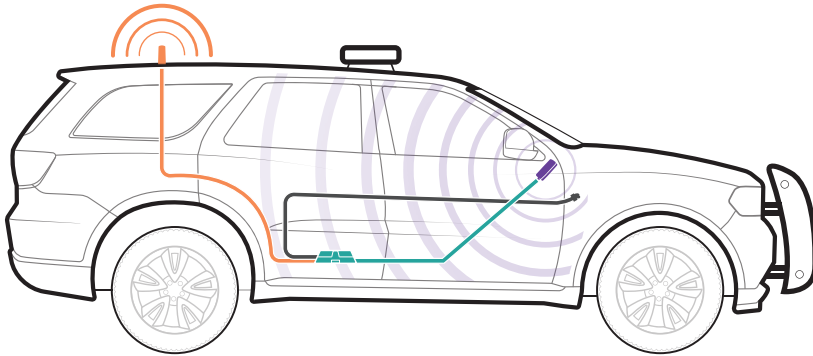

Installation

1. **1 Receives signal:** The powerful antenna reaches out to access all cellular voice and data, including 4G LTE and 3G, and delivers it to the booster.
2. **2 Boost signal:** The booster receives the signal, amplifies it, and serves as a relay between your phone and the nearest cell tower.
3. **3 Broadcasts signal:** Your devices get a stronger signal, and calls and data are fed through the booster back to the network.

Available Accessories