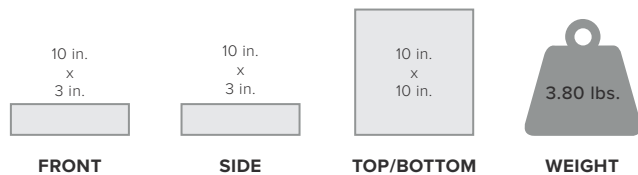

Specifications

MODEL NUMBER	470254*	
FREQUENCIES	Band 12/17	700 MHz
	Band 13	700 MHz
	Band 5	850 MHz
	Band 4	1700/2100 MHz
	Band 25*/2	1900 MHz
MAX GAIN	50 dB	
IMPEDANCE	50 Ohm	
POWER	5V/ 4.5A	
CONNECTORS	SMB	
BOOSTER DIMENSIONS	6 x 4.5 x 1.5 in.	
BOOSTER WEIGHT	1.80 lbs.	

*New frequency band utilized by Drive Reach.

Installation

- 1 Receives signal:** The powerful antenna reaches out to access all cellular voice and data, including 4G LTE and 3G, and delivers it to the booster.
- 2 Boost signal:** The booster receives the signal, amplifies it, and serves as a relay between your phone and the nearest cell tower.
- 3 Broadcasts signal:** Your devices get a stronger signal, and calls and data are fed through the booster back to the network.

Available Accessories

NMO Soft Install Bundle
900037¹

Package Dimensions

10 L x 10 W x 3 H

MASTER CARTON: 36 L x 17 W x 13 H | 51.1 lbs. | QTY 13

Support

2-Year Warranty from Purchase.

Website: <http://support.weboost.com>